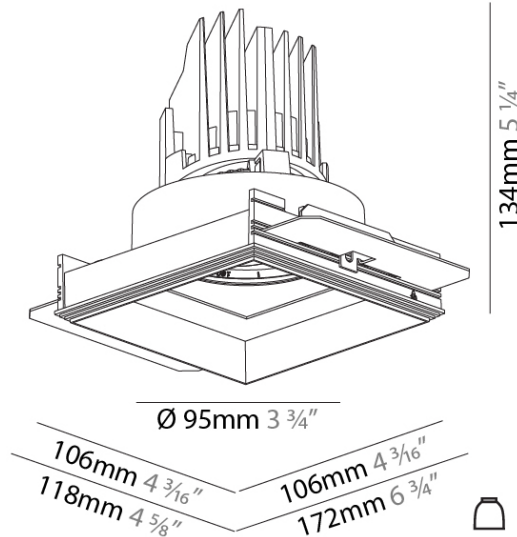

ELECTRICAL

Lamp Type: LED (Zhaga Standard)
Input Wattage (W): 15.5
Total Output Wattage (W): 14.5
Dimming: Tri-Mode (Non-Dimming and Phase Dimming (120Vac only) and 0-10V Dimming)
Driver Included: No
Driver Location: Recessed Housing
Driver Type: Constant Current - Universal
Driver Class: Class 2
Housing: See components
Input Voltage (V): 120 - 277
Constant Current (MA): 500

LED

Number of LEDs: 1
[Color Temperature (°K): 2700 / 3000 / 3500 / 4000](#)
Max. Delivered Lumen (lm): 940 / 980 / 1029 / 1050
Nominal Lumen (lm): 1386 / 1438 / 1511 / 1542
CRI: >90 CRI
Efficiency (%): 87.9 / 88.4 / 87.9
Lamp Life (hrs): 50000
Upon Request: RGB-W Tunable White Special Color Temperature
Special LED

OPTICAL

[Reflector°: 20 / 40 / 60](#)
Adjustability: Rotational 355°; Tilt 30°
Upon Request: Special Beam Angles

RATINGS AND CERTIFICATIONS

Available for international specifications by adding "INT" at the end of the existing Model #. For assistance on 'custom' specifications, contact zteam@zaneen.com.
Certified by: Certified for North American Standards
In a constant effort to supply the best product, we reserve the right to change specifications or materials without notice. The most recent specification sheets are found at zaneen.com
IP rating: IP20